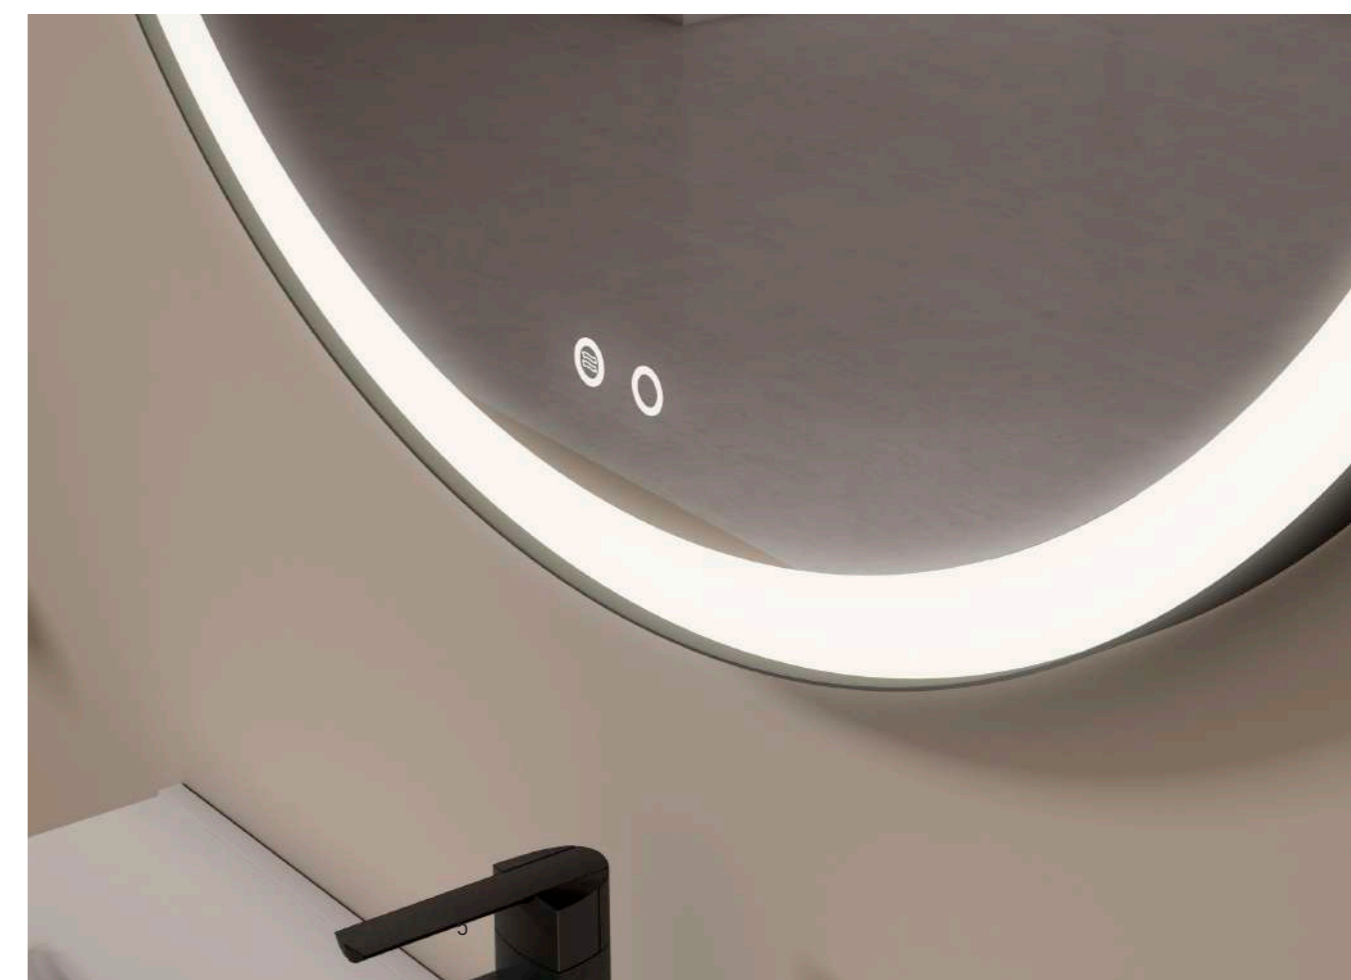

Espejos con temperatura de Color REGULABLE
Mirror with ADJUSTABLE COLOUR TEMPERATURE

LED
LED

Temperatura regulable
Adjustable Temperature

Sensor
Touch activated

Antivaho
Anti-mist

Índice de Protección 44
Protection index 44