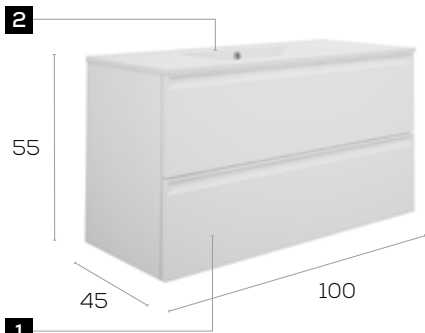

Gin

1

Gin 60

1

Gin 80

1

Gin 100

1

Módulo Gin 20 · Gin 20 wall hung unit

1

Características · Features

Mueble Gin de 60 cm. suspendido con 2 cajones y autocierre silencioso
Gin 60 cm. wall hung with 2 soft close drawers.

Acabados · Finishes

020000M06700 020101M06700 021010M06700 020202M06700 021111M06700 023535M06700

Mueble · Furniture **286 €**

Lavabo · Washbasin **88 €**

Total · Total **374 €**

Características · Features

Mueble Gin de 80 cm. suspendido con 2 cajones y autocierre silencioso
Gin 80 cm. wall hung with 2 soft close drawers.

Acabados · Finishes

020000M08700 020101M08700 021010M08700 020202M08700 021111M08700 023535M08700

Mueble · Furniture **311 €**

Lavabo · Washbasin **114 €**

Total · Total **425 €**

Características · Features

Mueble Gin de 100 cm. suspendido con 2 cajones y autocierre silencioso
Gin 100 cm. wall hung with 2 soft close drawers.

Acabados · Finishes

020000M10700 020101M10700 021010M10700 020202M10700 021111M10700 023535M10700

Mueble · Furniture **322 €**

Lavabo · Washbasin **150 €**

Total · Total **472 €**

Características · Features

Mueble Gin de 20 cm. suspendido con 1 puerta con cierre amortiguado
Gin 20 cm. wall hung with 1 door with soft close.

Acabados · Finishes

023535P02700 020101P02700 021010P02700 020202P02700 021111P02700 023535P02700

Mueble · Furniture **110 €**