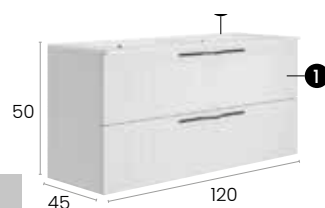

Cottage 120 2S

Características · Features

Mueble Cottage 120 cm. con 2 senos, 2 cajones slim con autocierre.

Cottage 120 cm. unit for double basin with 2 slim and auto closing silent drawers.

Acabados · Finishes

810MU80120

812MU80120

811MU80120

814MU80120

813MU80120

PVP · RRP

Mueble · Furniture **437 €**
Lavabo · Washbasin **284 €**

Total · Total **721 €**