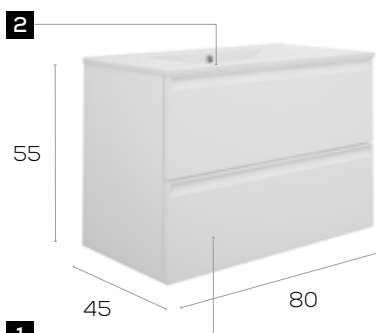

Gin

1

Gin 60

1

Gin 80

1

Gin 100

1

Módulo Gin 20 · Gin 20 wall hung unit

1

Características · Features

Mueble Gin de 60 cm. suspendido con 2 cajones y autocierre silencioso
Gin 60 cm. wall hung with 2 soft close drawers.

Acabados · Finishes

020000M06700 020101M06700 021010M06700 020202M06700 021111M06700 023535M06700

Mueble · Furniture **286 €**

Lavabo · Washbasin **88 €**

Total · Total **374 €**

Características · Features

Mueble Gin de 80 cm. suspendido con 2 cajones y autocierre silencioso
Gin 80 cm. wall hung with 2 soft close drawers.

Acabados · Finishes

020000M08700 020101M08700 021010M08700 020202M08700 021111M08700 023535M08700

Mueble · Furniture **311 €**

Lavabo · Washbasin **114 €**

Total · Total **425 €**

Características · Features

Mueble Gin de 100 cm. suspendido con 2 cajones y autocierre silencioso
Gin 100 cm. wall hung with 2 soft close drawers.

Acabados · Finishes

020000M10700 020101M10700 021010M10700 020202M10700 021111M10700 023535M10700

Mueble · Furniture **322 €**

Lavabo · Washbasin **150 €**

Total · Total **472 €**

Características · Features

Mueble Gin de 20 cm. suspendido con 1 puerta con cierre amortiguado
Gin 20 cm. wall hung with 1 door with soft close.

Acabados · Finishes

023535P02700 020101P02700 021010P02700 020202P02700 021111P02700 023535P02700

Mueble · Furniture **110 €**