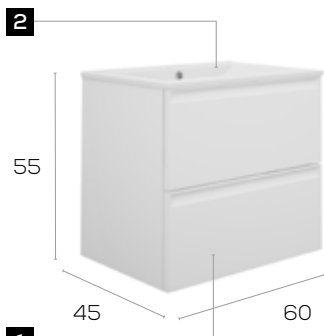

Gin

1

Gin 60

1