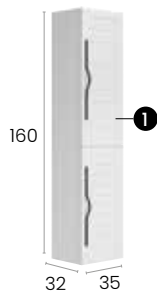

Cottage Columna · Column

Características · Features

Acabados · Finishes

PVP · RRP

Columna · Column 211 €

Columna Cottage con 2 puertas con bisagras amortiguadas con autocierre y 3 baldas fijas.

Cottage column with 2 auto closing silent doors and 3 shelves.

810AP00035

812AP00035

811AP00035

814AP00035

813AP00035