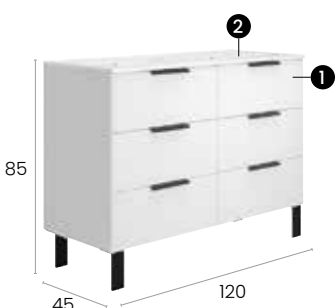

Alborán 120 6C 2S

Características · Features

Mueble Alborán de 120 cm. con patas con lavabo integral de 2 senos, 6 cajones y autocierre silencioso.

Solo disponible para 2 senos.

Alborán 120 cm. floor unit with integrated sink 2 bowls, 6 drawers with silent self-closing.

Only available with double sink basin.

Acabados · Finishes

391MU00121

392MU00121

393MU00121

394MU00121

PVP · RRP

Mueble · Furniture **700 €**
Lavabo · Washbasin **284 €**

Total · Total **984 €**

➤ PATAS NO INCLUIDAS
LEGS NOT INCLUDED