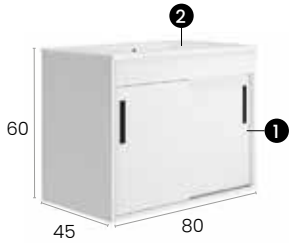

Nilo 80

Características · Features

Mueble Nilo de 80 cm.
suspendido con 2 Puertas.

Nilo 80 cm. wall hung unit with
2 sliding doors.

Acabados · Finishes

	011MU70080		015MU70080
	010MU70080		014MU70080
	012MU70080		013MU70080

PVP · RRP

Mueble · Furniture **175 €**
Lavabo · Washbasin **114 €**

Opcional Balda interior
Optional interior shelf

Total · Total **289 €**